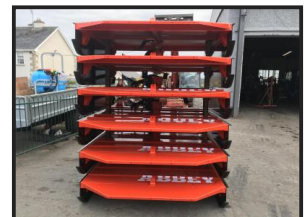

### Abbey 6FT Topper

**£POA**

New Abbey 6FT Toppers In Stock for immediate delivery!  
400kg Heavy Duty  
3 point linkage